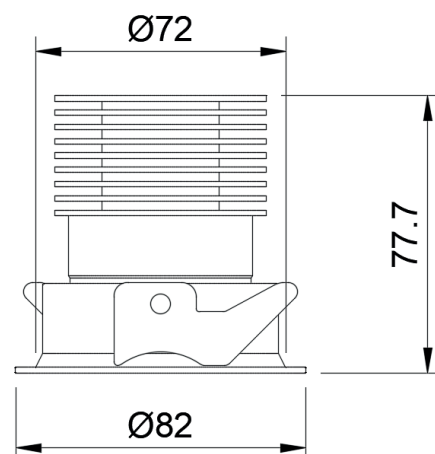

## inbouwspot

lunatrix®

Referentie	Wattage	Lumen	Kelvin	Kleur	Richtbaar	CRI	Stralingshoek	IP	Dimming	InbouwØ	Veren	Afmeting	Input	Driver	LVD	BK
VEMW27	11	880	2700	WIT	/	95	40°	20	TRIAC/DALI	72mm	Bladveren	Ø82 x 78mm	250mA	Excl	100.000u	III
VEMW30	11	880	3000	WIT	/	95	40°	20	TRIAC/DALI	72mm	Bladveren	Ø82 x 78mm	250mA	Excl	100.000u	III
VEMZ27	11	880	2700	ZWART	/	95	40°	20	TRIAC/DALI	72mm	Bladveren	Ø82 x 78mm	250mA	Excl	100.000u	III
VEMZ30	11	880	3000	ZWART	/	95	40°	20	TRIAC/DALI	72mm	Bladveren	Ø82 x 78mm	250mA	Excl	100.000u	III
DRIVERM1	DRIVER TRIAC DIM - 1 SPOT															
DRIVERSM2	DRIVER TRIAC DIM - 2 SPOTS															
DRIVERDALIM1	DRIVER DALI DIM - 1 SPOT															
DRIVERDALISM2	DRIVER DALI DIM - 2 SPOTS															
DRIVERDALILDD	CONSTANT CURRENT DRIVER LDD 48V DALI DIM - 1 SPOT															