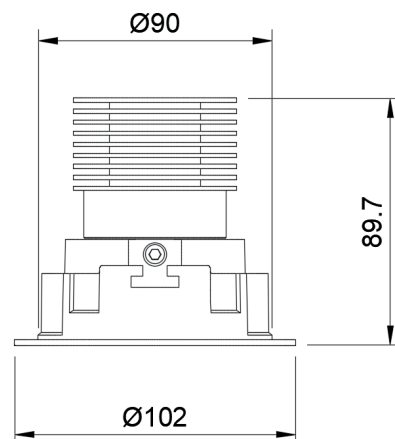

MARCELM

Wit of zwarte richtbare inbouwspot met bladveren; met vervangbare CRI95 ledmodule van 880Lm; verkrijgbaar in 2700K of 3000K. Driver apart te bestellen; beschikbaar voor zowel fase- als DALI-dimming.

| Referentie | Wattage | Lumen | Kelvin | Kleur | Richtbaar | CRI | Stralingshoek | IP | Dimming | InbouwØ | Veren | Afmeting | Input | Driver | LVD | BK |
|---------------|---|-------|--------|-------|-----------|-----|---------------|----|------------|---------|-------|---------------|-------|--------|----------|-----|
| MARCELMW2711 | 880 | 2700 | 2700 | WIT | 30° | 95 | 40° | 20 | TRIAC/DALI | 90mm | Blad | Ø102 x 89,7mm | 250mA | Excl | 100.000u | III |
| MARCELMW3011 | 880 | 3000 | 3000 | WIT | 30° | 95 | 40° | 20 | TRIAC/DALI | 90mm | Blad | Ø102 x 89,7mm | 250mA | Excl | 100.000u | III |
| MARCELMZ27 11 | 880 | 2700 | 2700 | ZWART | 30° | 95 | 40° | 20 | TRIAC/DALI | 90mm | Blad | Ø102 x 89,7mm | 250mA | Excl | 100.000u | III |
| MARCELMZ30 11 | 880 | 3000 | 3000 | ZWART | 30° | 95 | 40° | 20 | TRIAC/DALI | 90mm | Blad | Ø102 x 89,7mm | 250mA | Excl | 100.000u | III |
| DRIVERM1 | DRIVER TRIAC DIM - 1 SPOT | | | | | | | | | | | | | | | |
| DRIVERSM2 | DRIVER TRIAC DIM - 2 SPOTS | | | | | | | | | | | | | | | |
| DRIVERDALIM1 | DRIVER DALI DIM - 1 SPOT | | | | | | | | | | | | | | | |
| DRIVERDALISM2 | DRIVER DALI DIM - 2 SPOTS | | | | | | | | | | | | | | | |
| DRIVERDALILDD | CONSTANT CURRENT DRIVER LDD 48V DALI DIM - 1 SPOT | | | | | | | | | | | | | | | |